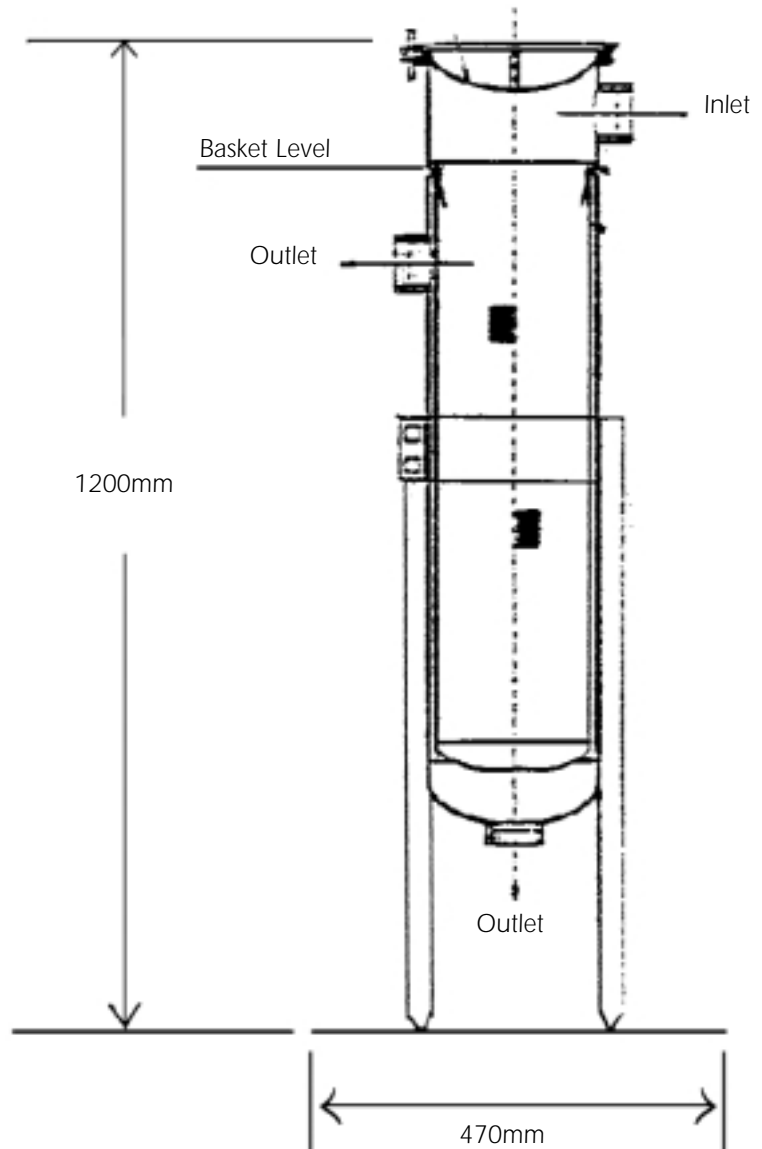

## FILTER BAG OPTIONS

- Disposable cloth bag with retaining collar & lift handle
- 5, 10, 20, 50, 75, 100 & 200 micron available

## FEATURES

- Low pressure drop
- Quick release lid
- Large area support bracket
- Easy change procedure
- Suitable for most cutting fluids
- 7-Bar working pressure
- Mounting plate included
- 2" inlet/outlet

## OPTIONAL EXTRAS

- Pressure Gauge
- Change-values for (twin unit)
- Adjustable height legs
- Blocked filter warning
- Flow meter

6 Collins Road, Heathcote Industrial Estate, Warwick CV34 6TF United Kingdom.  
**telephone:** 01926 451744 **fax:** 01926 451284  
**e-mail:** sales@pumps-equip.co.uk **web:** www.pumps-equip.co.uk