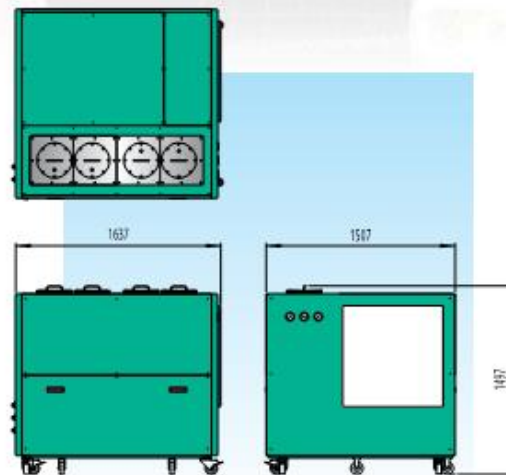

High Pressure Coolant Systems

HYDRAJET SP45-3000

HYDRAJET SP45-3000

- max pressure 210 bar 3000 psi
- max flow 60 ltrs
- dual filter sets
- integral panel
- integral tank
- integral lift pump
- variable speed
- 2 m code controlled outlets
- level alarm
- filter block alarm
- oil skimmer
- castor mounted
- paint finish to customers specification